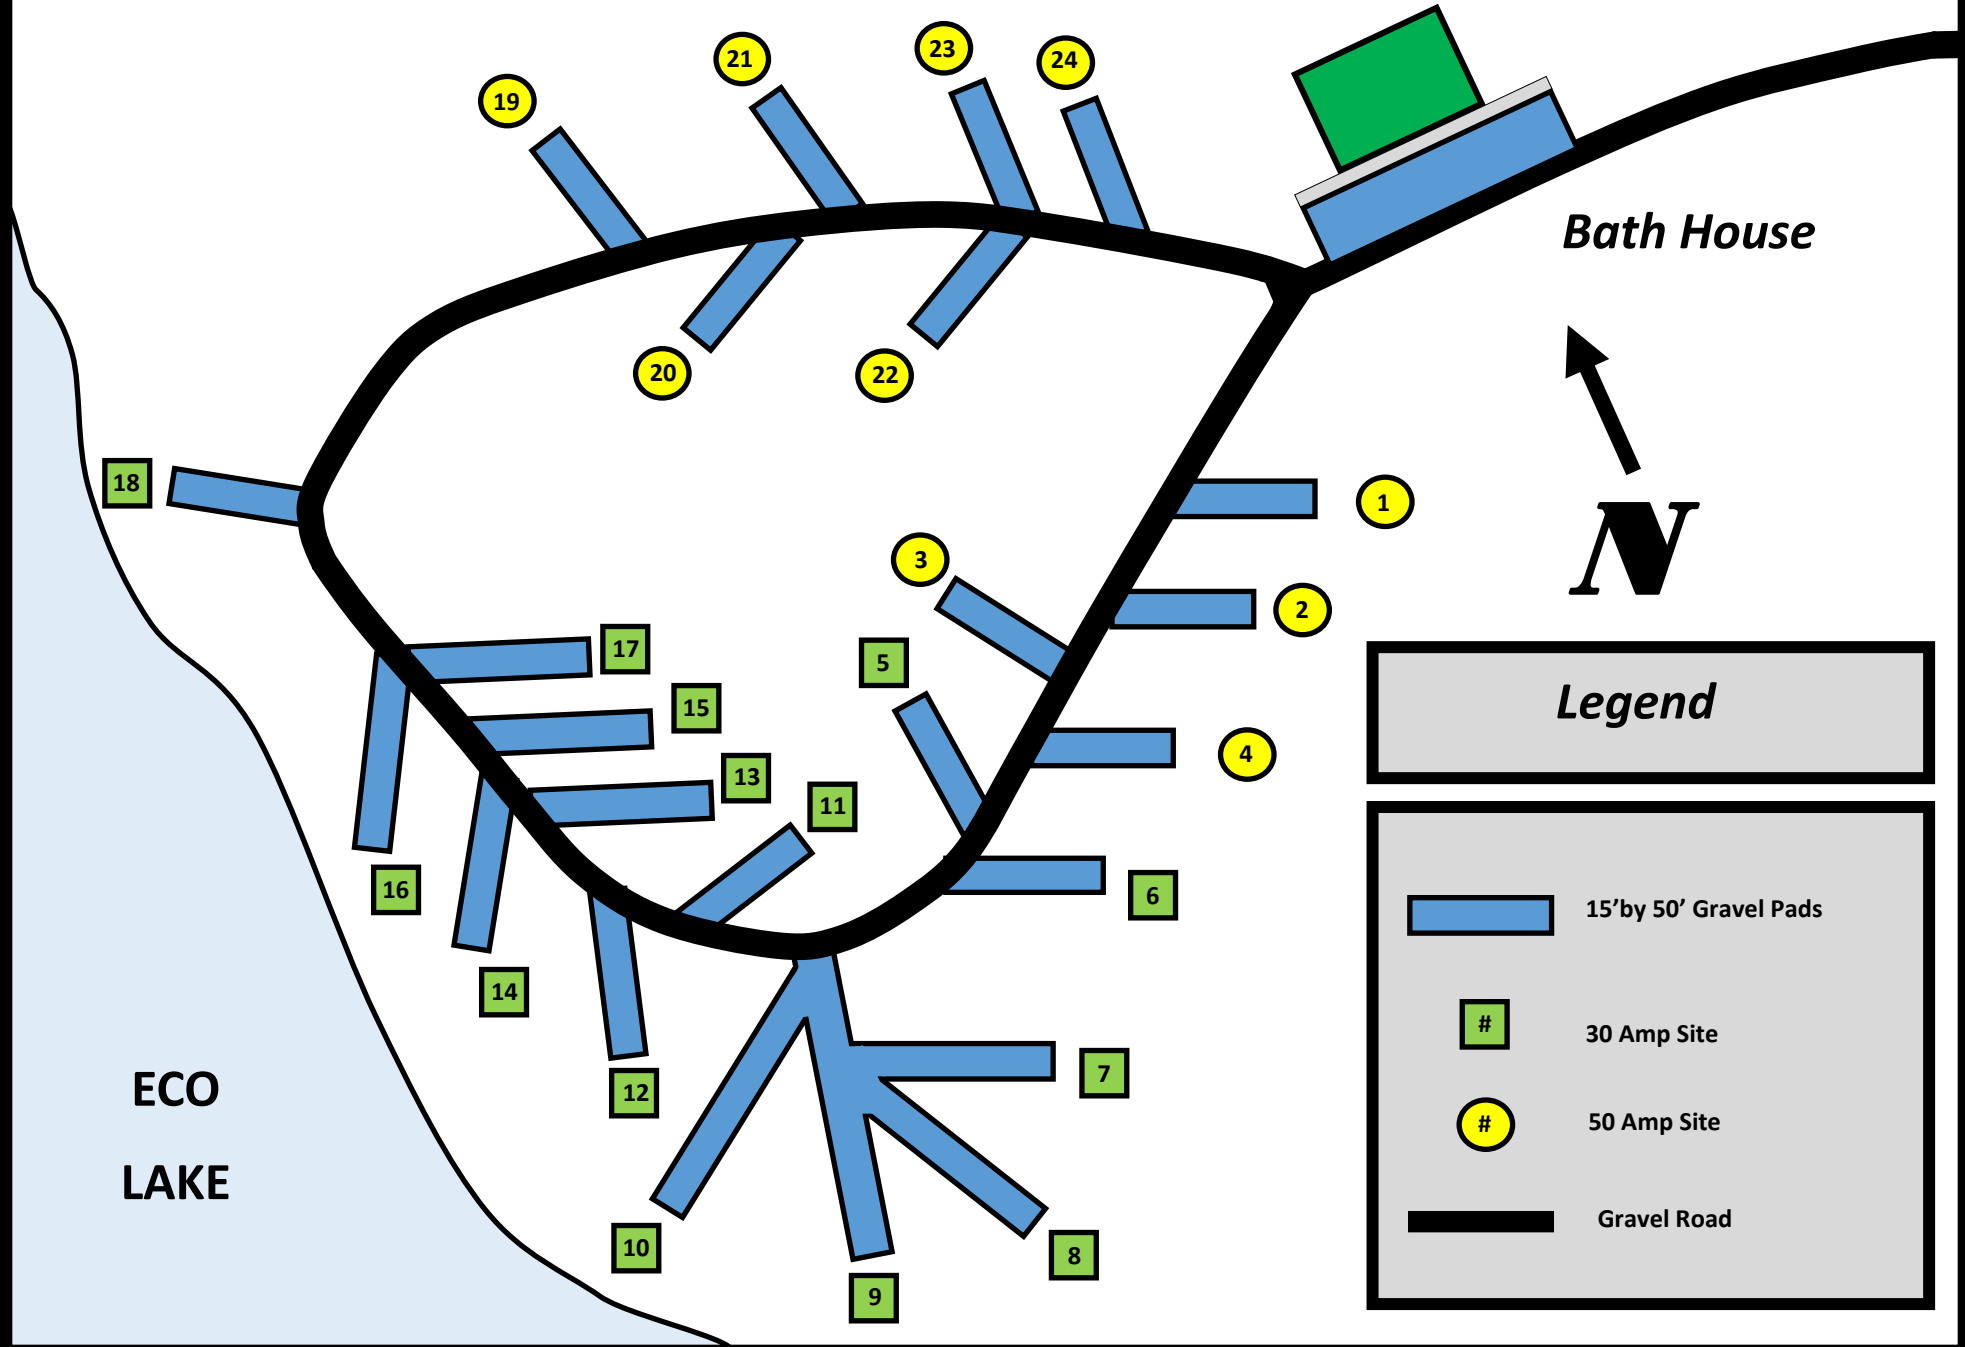

# Eco Lake Park Campgrounds

*Bath House*

## *Legend*

15' by 50' Gravel Pads

30 Amp Site

50 Amp Site

Gravel Road

ECO  
LAKE